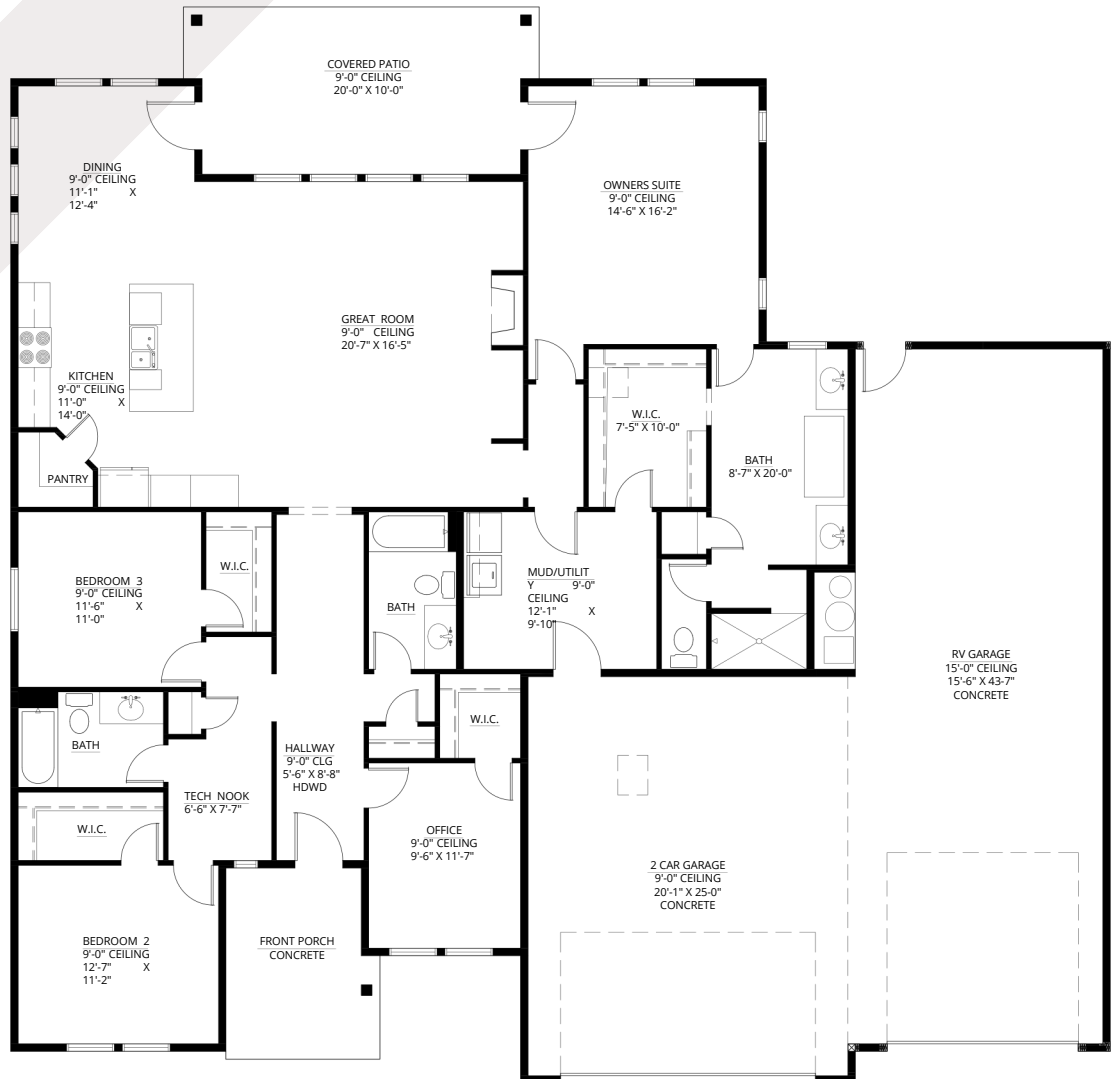

Teton

2,366 sqft
3 Bedrooms
2.5 Bathrooms
Single level

Gas stove
Office
Open living space
9' ceilings
Covered patio
Walk in closets
Mud Room
RV bay